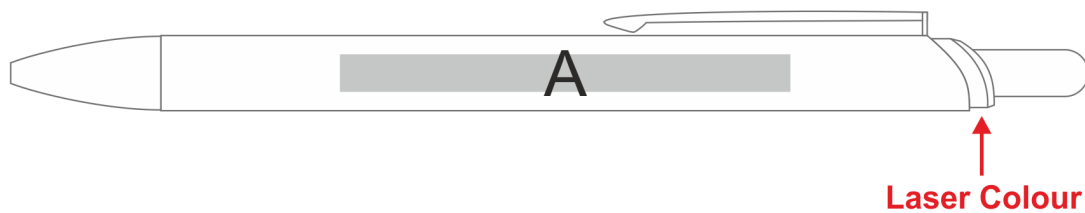

WI-AM-262-B

Shine Through Ball Pen

Also available in
**LOGO
24**
Check Logo24
guide and t's & c's

Need to know:

- Includes 1-Position Laser Engraving (setup fees apply)
- Laser Colour: As Per Colour Variant.

Branding Options:

Position A

1. Laser Engraving (LB)

N/A

Size: 60mm wide x 5mm high